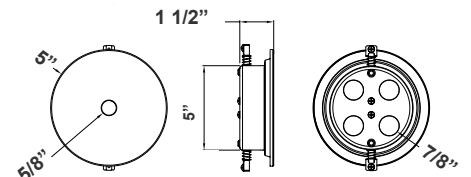

1 1/2"(H) X 5"(W) X 5"(D)

CMC6-MCTP-DD-BK+CMC-OWCC-BK+CMC-SRK-218-5C-BK+CMC6-TRM-AG
CMC6-MCTP-DD-WH+CMC-OWCC-WH+CMC-SRK-218-5C-WH+CMC6-TRM-AG