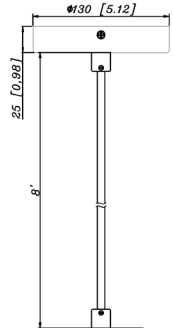

FACTORY-INSTALLED OPTION:

OPT-EM-CMC46

ACCESSORIES:

5.12" (W) X 8.98" (H)

CMC6-MCTP-DD-BK+CMC-CS-8FT-BK
CMC6-MCTP-DD-WH+CMC-CS-8FT-WH

5.12" (W) X 36.98" (H)

CMC6-MCTP-DD-BK+CMC-SRK-218-5C-BK
CMC6-MCTP-DD-WH+CMC-SRK-218-5C-WH

5.12" (W) X 36.98" (H)

5.87" (W) X 0.67" (H)

CMC6-MCTP-DD-BK+CMC-SRK-218-5C-BK+CMC6-WPCK-BK
CMC6-MCTP-DD-WH+CMC-SRK-218-5C-WH +CMC6-WPCK-WH

5.12" (W) X 8.98" (H)

CMC6-MCTP-DD-BK+CMC-CS-8FT-BK+CMC6-TRM-AG
CMC6-MCTP-DD-WH+CMC-CS-8FT-WH+CMC6-TRM-BN