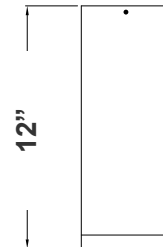

Customer Name: _____

Project Name: _____

Note: _____

Type: _____

12"(H) X 5 3/4" (W) X 5 3/4" (D)

Features

- Multi CCT: Selectable Multi-CCT & Power Switches on the back of the fixture(Dual Function)
- Triac Dimmable at 120V & 0-10V Dimming at 120-277V
- 7-Year Warranty
- Aluminum Base and Glass Lens

Technical Specifications

Electrical:

- Voltage: 120-277V
- Power Factor: >0.90
- THD: <20%
- Wattage: 27W/36W/45W
- Efficacy: 80 LPW

Mechanical:

- Aluminum Housing & Glass Lens
- Suspension Cable & Canopy Set Accessories Avail.
- Universal Swivel W/ Rod Kit Accessories Avail. Ambient Operating Temperature: -13°F to 113°F
- Rated life: 70,000 hrs
- IP Rating: IP40 suitable for damp locations

5.12" (W) X 36.98" (H)

5.87" (W) X 0.67" (H)

CMC6-MCTP-DD-BK+CMC-SRK-218-5C-BK+CMC6-WPCK-BK
CMC6-MCTP-DD-WH+CMC-SRK-218-5C-WH +CMC6-WPCK-WH

5.12" (W) X 8.98" (H)

CMC6-MCTP-DD-BK+CMC-CS-8FT-BK+CMC6-TRM-AG
CMC6-MCTP-DD-WH+CMC-CS-8FT-WH+CMC6-TRM-BN