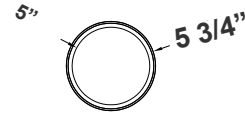

Customer Name: _____

Project Name: _____

Note: _____

Type: _____

12"(H) X 5 3/4" (W) X 5 3/4" (D)

Features

- Multi CCT: Selectable Multi-CCT & Power Switches on the back of the fixture(Dual Function)
- Triac Dimmable at 120V & 0-10V Dimming at 120-277V
- 7-Year Warranty
- Aluminum Base and Glass Lens

Technical Specifications

Electrical:

- Voltage: 120-277V
- Power Factor: >0.90
- THD: <20%
- Wattage: 27W/36W/45W
- Efficacy: 80 LPW

Mechanical:

- Aluminum Housing & Glass Lens
- Suspension Cable & Canopy Set Accessories Avail.
- Universal Swivel W/ Rod Kit Accessories Avail. Ambient Operating Temperature: -13°F to 113°F
- Rated life: 70,000 hrs
- IP Rating: IP40 suitable for damp locations