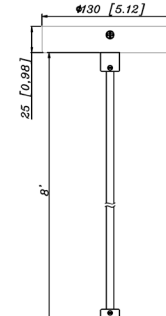

FACTORY-INSTALLED OPTION:

OPT-EM-CMC46

ACCESSORIES:

5.12" (W) X 8.98" (H)

CMC6-MCTP-DD-BK+CMC-CS-8FT-BK
CMC6-MCTP-DD-WH+CMC-CS-8FT-WH

5.12" (W) X 36.98" (H)

CMC6-MCTP-DD-BK+CMC-SRK-218-5C-BK
CMC6-MCTP-DD-WH+CMC-SRK-218-5C-WH

5.12" (W) X 36.98" (H)

5.87" (W) X 0.67" (H)

CMC6-MCTP-DD-BK+CMC-SRK-218-5C-BK+CMC6-WPCK-BK
CMC6-MCTP-DD-WH+CMC-SRK-218-5C-WH +CMC6-WPCK-WH

5.12" (W) X 8.98" (H)

CMC6-MCTP-DD-BK+CMC-CS-8FT-BK+CMC6-TRM-AG
CMC6-MCTP-DD-WH+CMC-CS-8FT-WH+CMC6-TRM-BN