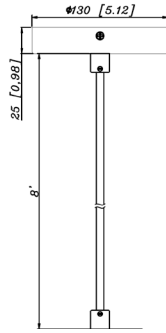

FACTORY-INSTALLED OPTION:

OPT-EM-CMC46

ACCESSORIES:

5.12" (W) X 8.98" (H)

CMC6-MCTP-DD-BK+CMC-CS-8FT-BK
CMC6-MCTP-DD-WH+CMC-CS-8FT-WH

5.12" (W) X 36.98" (H)

CMC6-MCTP-DD-BK+CMC-SRK-218-5C-BK
CMC6-MCTP-DD-WH+CMC-SRK-218-5C-WH

5.12" (W) X 36.98" (H)

5.87" (W) X 0.67" (H)

CMC6-MCTP-DD-BK+CMC-SRK-218-5C-BK+CMC6-WPCK-BK
CMC6-MCTP-DD-WH+CMC-SRK-218-5C-WH +CMC6-WPCK-WH

5.12" (W) X 8.98" (H)

CMC6-MCTP-DD-BK+CMC-CS-8FT-BK+CMC6-TRM-AG
CMC6-MCTP-DD-WH+CMC-CS-8FT-WH+CMC6-TRM-BN

5.12" (W) X 8.98" (H)

5.71" (W) X 1.26" (H) X 5.71" (D)

CMC6-MCTP-DD-BK+CMC-CS-8FT-BK+CWMC6-DL32
CMC6-MCTP-DD-WH+CMC-CS-8FT-WH+CWMC6-DL32

Cylinder And Pendant Lighting
J-Box Cover Canopy For Up To 4
Pipe Entries