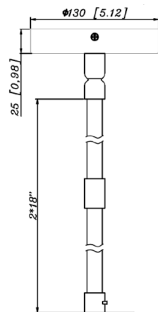

FACTORY-INSTALLED OPTION:

OPT-EM-CMC46

ACCESSORIES:

5.12" (W) X 8.98" (H)

CMC6-MCTP-DD-BK+CMC-CS-8FT-BK
CMC6-MCTP-DD-WH+CMC-CS-8FT-WH

5.12" (W) X 36.98" (H)

CMC6-MCTP-DD-BK+CMC-SRK-218-5C-BK
CMC6-MCTP-DD-WH+CMC-SRK-218-5C-WH

5.12" (W) X 36.98" (H)

5.87" (W) X 0.67" (H)

CMC6-MCTP-DD-BK+CMC-SRK-218-5C-BK+CMC6-WPCK-BK
CMC6-MCTP-DD-WH+CMC-SRK-218-5C-WH +CMC6-WPCK-WH

5.12" (W) X 8.98" (H)

CMC6-MCTP-DD-BK+CMC-CS-8FT-BK+CMC6-TRM-AG
CMC6-MCTP-DD-WH+CMC-CS-8FT-WH+CMC6-TRM-BN

5.12" (W) X 8.98" (H)

5.71" (W) X 1.26" (H) X 5.71" (D)

CMC6-MCTP-DD-BK+CMC-CS-8FT-BK+CWMC6-DL32
CMC6-MCTP-DD-WH+CMC-CS-8FT-WH+CWMC6-DL32

Cylinder And Pendant Lighting
J-Box Cover Canopy For Up To 4
Pipe Entries