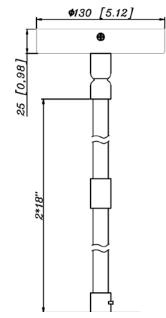

FACTORY-INSTALLED OPTION:

OPT-EM-CMC46

ACCESSORIES:

5.12" (W) X 8.98" (H)

CMC6-MCTP-DD-BK+CMC-CS-8FT-BK
CMC6-MCTP-DD-WH+CMC-CS-8FT-WH

5.12" (W) X 36.98" (H)

CMC6-MCTP-DD-BK+CMC-SRK-218-5C-BK
CMC6-MCTP-DD-WH+CMC-SRK-218-5C-WH

5.12" (W) X 36.98" (H)

5.87" (W) X 0.67" (H)

CMC6-MCTP-DD-BK+CMC-SRK-218-5C-BK+CMC6-WPCK-BK
CMC6-MCTP-DD-WH+CMC-SRK-218-5C-WH +CMC6-WPCK-WH

5.12" (W) X 8.98" (H)

CMC6-MCTP-DD-BK+CMC-CS-8FT-BK+CMC6-TRM-AG
CMC6-MCTP-DD-WH+CMC-CS-8FT-WH+CMC6-TRM-BN

5.12" (W) X 8.98" (H)

5.71" (W) X 1.26" (H) X 5.71" (D)

CMC6-MCTP-DD-BK+CMC-CS-8FT-BK+CWMC6-DL32
CMC6-MCTP-DD-WH+CMC-CS-8FT-WH+CWMC6-DL32

Cylinder And Pendant Lighting
J-Box Cover Canopy For Up To 4
Pipe Entries